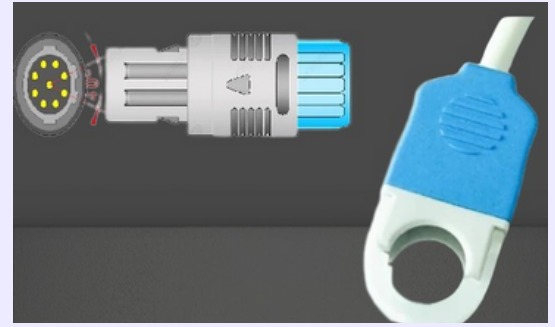

DOLPHIN

**HYGEIA/MINDRAY/NASAN/EDAN
6-PIN 40-DEG.**

**NELLCOR EC-8
(DB-7 TO DB-7 FEMALE)**

NELLCOR DOC-10

**NIHON KOHDEN
14PIN ANGLED**

**NIHON KOHDEN
SVM**

BPL EXCELLO/ULTIMA PRIME

L&T 12 PIN/SCHILLER SAMIKSH+